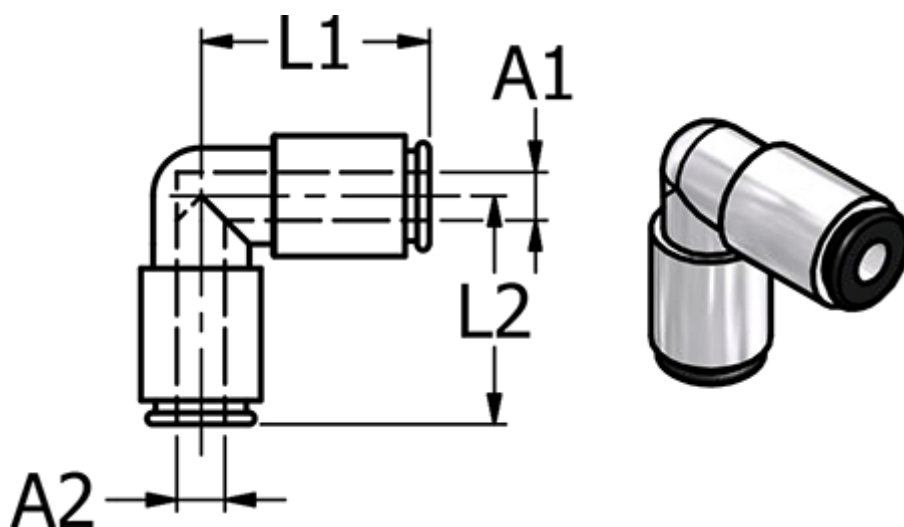

Article number: 586748005

Description: Push-in fitting 748.005, Ø5 /Ø5
Elbow connector

Measures

Ext. hose diameter A1 = 5

Ext. hose diameter A2 = 5

L1 = 29.2

L2 = 29.2